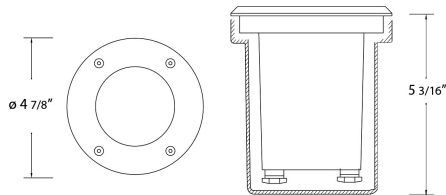

### PRODUCT DETAILS

No.	:	19552-019
Product Color	:	STAINLESS STEEL
Diameter	:	4.6875"
Height	:	5.375"
Weight	:	2.2lbs

### TECHNICAL DETAILS

Light Direction	:	Up
Adjustable Lamp Head	:	No
IP Rating	:	67
Location	:	WET
Approval	:	
Cut Hole Diameter	:	4.688"