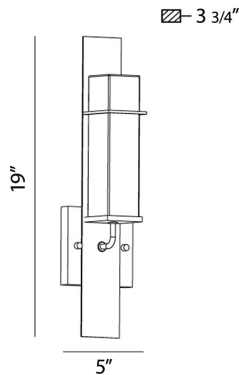

### PRODUCT DETAILS

No.	:	28053-019
Product Color	:	BRONZE
Shade / Accent Colour	:	GLASS
Width	:	5"
Height	:	19"
Ext	:	3.75"
Weight	:	3.5lbs

### TECHNICAL DETAILS

Light Direction	:	Down
Canopy / Backplate Length	:	4.92"
Canopy / Backplate Height	:	0.79"
Canopy / Backplate Width	:	4.92"
Adjustable Lamp Head	:	No
Location	:	WET
Approval	:	