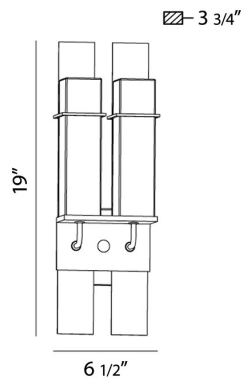

### PRODUCT DETAILS

No.	:	28054-016
Product Color	:	BRONZE
Shade / Accent Colour	:	GLASS
Width	:	6.5"
Height	:	19"
Ext	:	3.75"
Weight	:	5.2lbs

### TECHNICAL DETAILS

Light Direction	:	Down
Canopy / Backplate Length	:	4.92"
Canopy / Backplate Height	:	0.79"
Canopy / Backplate Width	:	4.92"
Adjustable Lamp Head	:	No
Location	:	WET
Approval	:	