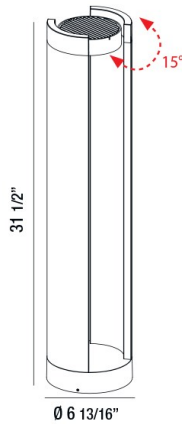

PROJECT INFORMATION

Job Name: Date: Category:

Comments: