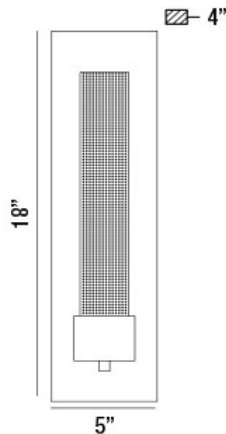

SOLATO, LED OUTDOOR WALL SCONCE

PRODUCT DETAILS

No.	:	33689-012
Product Color	:	BLACK
Shade / Accent Colour	:	SEEDED GLASS
Width	:	5"
Height	:	18"
Ext	:	4"
Weight	:	5.7lbs

LIGHT SOURCE DETAILS

Light Source Type	:	INTEGRATED LED
Input Voltage	:	120V
Bulb Voltage	:	120V
Socket Type	:	LED
Total Wattage	:	7.5W
Delivered Lumens	:	225lm
Kelvin	:	3000K
CRI	:	90+
Dimmable	:	Yes

OPTIONS AVAILABLE

ITEM NO.	FINISH	SHADE
33689-012	BLACK	SEEDED GLASS

TECHNICAL DETAILS

Canopy / Backplate Length	:	18"
Canopy / Backplate Height	:	0.75"
Canopy / Backplate Width	:	5"
Driver	:	ZEGA
IP Rating	:	54
Location	:	WET
Approval	:	
Title 24	:	Yes