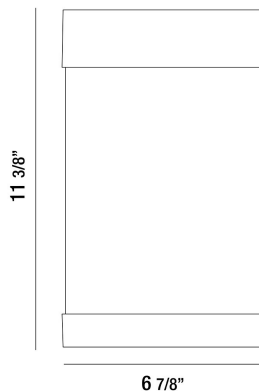

35891, SMALL OUTDOOR LED SURFACE MOUNT

PRODUCT DETAILS

No.	:	35891-017
Product Color	:	BLACK
Shade / Accent Colour	:	BLACK WOOD GRAIN GLASS
Width	:	6.875"
Height	:	11.375"
Ext	:	3.375"
Weight	:	2.8lbs

LIGHT SOURCE DETAILS

Light Source Type	:	INTEGRATED LED
Input Voltage	:	120V
Bulb Voltage	:	120V
Socket Type	:	LED
Total Wattage	:	10W
Delivered Lumens	:	150lm
Kelvin	:	3000K
CRI	:	90
Dimmable	:	Yes

OPTIONS AVAILABLE

ITEM NO.	FINISH	SHADE
35891-017	BLACK	BLACK WOOD GRAIN GLASS

 3"

TECHNICAL DETAILS

Canopy / Backplate Length	:	11.375"
Canopy / Backplate Height	:	11.375"
Canopy / Backplate Width	:	6.875"
IP Rating	:	44
Location	:	WET
Approval	:	
Title 24	:	Yes

PROJECT INFORMATION