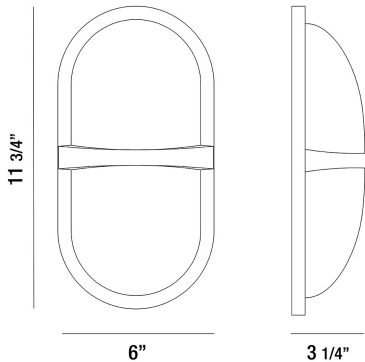

OSLER, SMALL OUTDOOR WALL SCONCE

PRODUCT DETAILS

No.	:	35988-014
Product Color	:	TEXTURED SILVER
Shade / Accent Colour	:	WHITE GLASS
Width	:	6"
Height	:	11.75"
Ext	:	3.25"
Weight	:	3.1lbs

LIGHT SOURCE DETAILS

Light Source Type	:	INTEGRATED LED
Input Voltage	:	120V
Bulb Voltage	:	120V
Socket Type	:	LED
Total Wattage	:	9W
Initial Lumens	:	540lm
Kelvin	:	3000K
CRI	:	80
Dimmable	:	Yes

OPTIONS AVAILABLE

ITEM NO.	FINISH	SHADE
35988-014	TEXTURED SILVER	WHITE GLASS

TECHNICAL DETAILS

Hanging Support Length	:	6"
Canopy / Backplate Length	:	11.75"
Canopy / Backplate Height	:	0.5"
Canopy / Backplate Width	:	6"
IP Rating	:	44
Location	:	WET
Approval	:	
Title 24	:	Yes

PROJECT INFORMATION