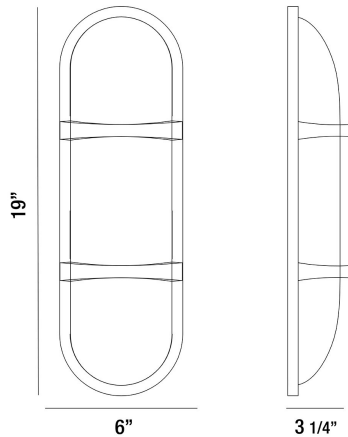

OSLER, LARGE OUTDOOR WALL SCONCE

PRODUCT DETAILS

No.	:	35989-011
Product Color	:	TEXTURED SILVER
Shade / Accent Colour	:	WHITE GLASS
Width	:	6"
Height	:	19"
Ext	:	3.25"
Weight	:	5.1lbs

LIGHT SOURCE DETAILS

Light Source Type	:	INTEGRATED LED
Input Voltage	:	120V
Bulb Voltage	:	120V
Socket Type	:	LED
Total Wattage	:	18W
Initial Lumens	:	1000lm
Kelvin	:	3000K
CRI	:	80
Dimmable	:	Yes

OPTIONS AVAILABLE

ITEM NO.	FINISH	SHADE
35989-011	TEXTURED SILVER	WHITE GLASS

TECHNICAL DETAILS

Hanging Support Type	:	WIRE
IP Rating	:	44
Location	:	WET
Approval	:	
Title 24	:	Yes

PROJECT INFORMATION

Job Name: Date: Category:

Comments: