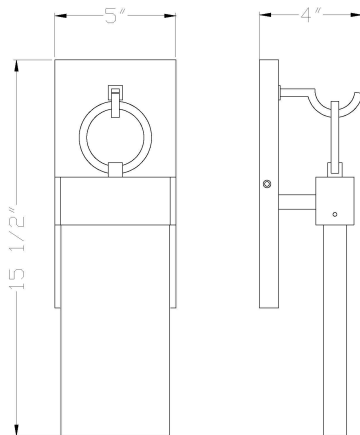

VASSO, LED OUTDOOR WALL SCONCE

PRODUCT DETAILS

No.	:	41904-015
Product Color	:	SATIN BLACK
Product Material	:	DIE CAST ALUMINUM WITH WHITE GLASS PANEL
Shade / Accent Colour	:	TEXTURE PRESS GLASS
Shade / Accent Material	:	GLASS
Width	:	5"
Height	:	15.5"
Ext	:	4"

LIGHT SOURCE DETAILS

Light Source Type	:	INTEGRATED LED
Input Voltage	:	120V
Bulb Voltage	:	120V
Socket Type	:	LED
Total Wattage	:	8W
Initial Lumens	:	240lm
Kelvin	:	3000K
CRI	:	90
Dimmable	:	Yes

OPTIONS AVAILABLE

ITEM NO.	FINISH	SHADE TEXTURE PRESS GLASS
41904-015	SATIN BLACK	

TECHNICAL DETAILS

Canopy / Backplate Length	:	10.25"
Canopy / Backplate Width	:	5"
Location	:	WET
Approval	:	

PROJECT INFORMATION

 Job Name: Date: Category: