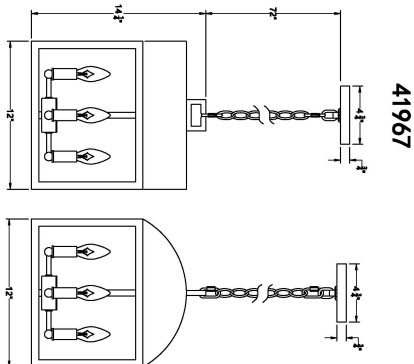

LIGHT SOURCE DETAILS

Number of Bulbs	:	4
Light Source Type	:	B10
Input Voltage	:	120V
Bulb Voltage	:	120V
Socket Type	:	E12
Wattage	:	60W
Total Wattage	:	240W
Bulb Included	:	No
Dimmable	:	No

OPTIONS AVAILABLE

ITEM NO.	FINISH	SHADE
41967-010	SATIN BLACK	CLEAR GLASS

TECHNICAL DETAILS

Hanging Support Length	:	72"
Canopy / Backplate Length	:	4.75"
Canopy / Backplate Width	:	4.75"
Location	:	WET
Approval	:	

PROJECT INFORMATION