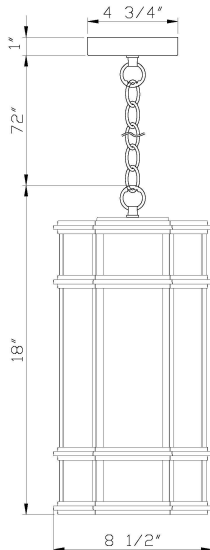

### PRODUCT DETAILS

No.	:	42691-013
Product Color	:	SATIN BLACK
Product Material	:	DIE CAST ALUMINUM WITH WHITE GLASS PANEL
Shade / Accent Colour	:	WHITE GLASS
Shade / Accent Material	:	GLASS
Width	:	8.5"
Height	:	18"

### TECHNICAL DETAILS

Hanging Support Length	:	72"
Canopy / Backplate Height	:	0.75"
Canopy / Backplate Dia.	:	4.75"
Location	:	WET
Approval	:	