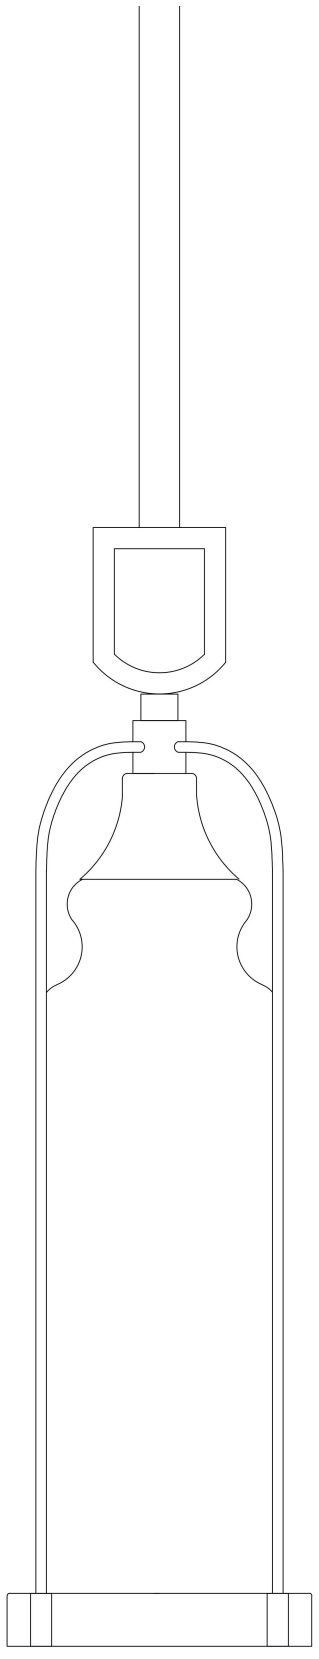

YASMIN, 1 LT MINI PENDANT

PRODUCT DETAILS

No.	:	42727-019
Product Color	:	SATIN BLACK
Product Material	:	POWDER COATING OVER GALVANIZED STEEL
Shade / Accent Material	:	HAND BLOWN GLASS
Diameter	:	5"
Height	:	16.75"

LIGHT SOURCE DETAILS

Number of Bulbs	:	1
Light Source Type	:	T10
Input Voltage	:	120V
Bulb Voltage	:	120V
Socket Type	:	E26
Wattage	:	60W
Total Wattage	:	60W
Bulb Included	:	No
Dimmable	:	Yes

OPTIONS AVAILABLE

ITEM NO.	FINISH	SHADE
42727-019	SATIN BLACK	
42727-026	AGED GOLD	

TECHNICAL DETAILS

Hanging Support Length	:	57"
Canopy / Backplate Height	:	1"
Canopy / Backplate Dia.	:	4.75"
Location	:	WET
Approval	:	

4 3/4"

3/4"

PROJECT INFORMATION

Job Name: Date: Category:

Comments:

16 3/4"

5"

42727