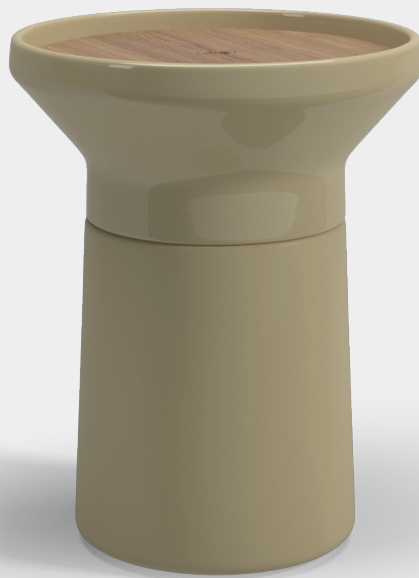

COSO COFFEE TABLE

DIAMETER 48cm / 19"
HEIGHT 40.5cm / 16"
PRODUCT WEIGHT 18kg / 40lb
CBM / CCF 0.14m³ / 4.95ft³
DESIGNER Henrik Pedersen
ASSEMBLY Required

ITEM NUMBERS
108436 : Earth Glaze / Natural Teak Top
108435 : Iron Glaze / Natural Teak Top
108434 : Sand Glaze / Natural Teak Top

ACCESSORIES
108849 : Protective Cover

MATERIALS
Glazed ceramic base.
Natural finish teak table top.

WARRANTY / MAINTENANCE
See gloster.com for warranty terms & maintenance instructions.

TEAK FINISH

GLAZE COLOURS

NATURAL

EARTH

SAND

IRON

COSO SIDE TABLE

DIAMETER 40cm / 15.5"
HEIGHT 48.5cm / 19"
PRODUCT WEIGHT 13kg / 28lb
CBM / CCF 0.12m³ / 4ft³
DESIGNER Henrik Pedersen
ASSEMBLY Required

ITEM NUMBERS
108430 : Earth Glaze / Natural Teak Top
108429 : Iron Glaze / Natural Teak Top
108428 : Sand Glaze / Natural Teak Top

ACCESSORIES
108848 : Protective Cover

MATERIALS
Glazed ceramic base.
Natural finish teak table top.

WARRANTY / MAINTENANCE
See gloster.com for warranty terms & maintenance instructions.

TEAK FINISH

GLAZE COLOURS