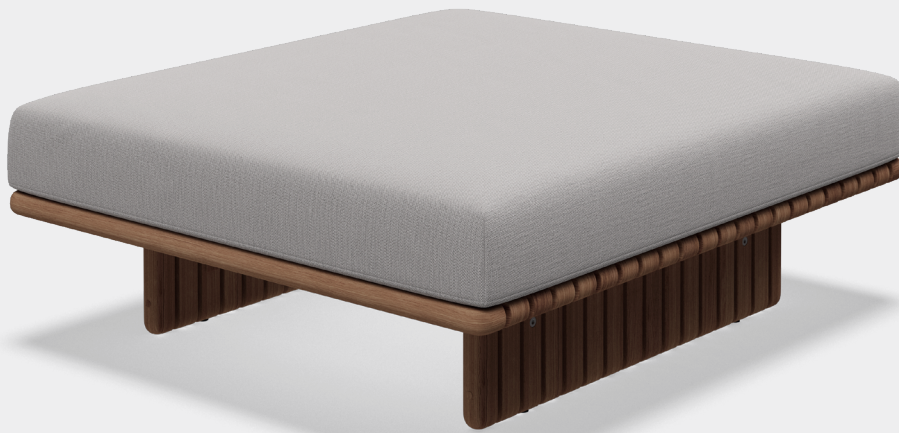

ITEM NUMBER
110220 : Large Seating Unit

MATERIALS
Natural finish teak frame.
Fully upholstered cushions. Protective cover included.
Cushions required.
Fabrics vary by geographic market. See gloster.com for full details.

WARRANTY / MAINTENANCE
See gloster.com for warranty terms & maintenance instructions.

TEAK FINISH

NATURAL

DECK OTTOMAN

WIDTH	125cm / 49"	ITEM NUMBER	110222 : Ottoman
DEPTH	110cm / 43.5"	MATERIALS	Natural finish teak frame. Fully upholstered cushion. Protective cover included. Cushion required. Fabrics vary by geographic market. See gloster.com for full details.
HEIGHT	47cm / 18.5"	WARRANTY / MAINTENANCE	See gloster.com for warranty terms & maintenance instructions.
SEAT HEIGHT	28cm / 11"		
PRODUCT WEIGHT	32kg / 70.5lb		
CBM / CCF	0.49m ³ / 17.3ft ³		
DESIGNER	Henrik Pedersen		
ASSEMBLY	Required		

TEAK FINISH

NATURAL

DECK COFFEE TABLE

WIDTH 125cm / 49"
LENGTH 95cm / 37.5"
HEIGHT 27cm / 10.5"
PRODUCT WEIGHT 42.5kg / 93.5lb
CBM / CCF 0.23m³ / 8.12ft³
DESIGNER Henrik Pedersen
ASSEMBLY Required

ITEM NUMBER
110168 : Coffee Table

MATERIALS
Natural finish slatted teak frame & table top.
Protective cover included.

WARRANTY / MAINTENANCE
See gloster.com for warranty terms & maintenance instructions.

TEAK FINISH

NATURAL

DECK SMALL SOFA TABLE