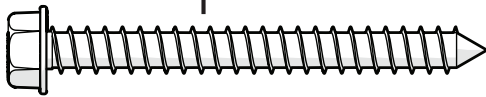

## Round 48" Dining Table *Assembly Instructions*

To watch a video of this assembly,  
visit [youtube.com/polywood](https://www.youtube.com/polywood)

### PARTS

**A** x 8

14 X 2.50 HEX WASHER T-A ALCHM

**B** x 4

.27 x 3 SOCKET WASHER A

**C** x 4

1/4-20 x 3-1/4 WASHER SHCS

**1**