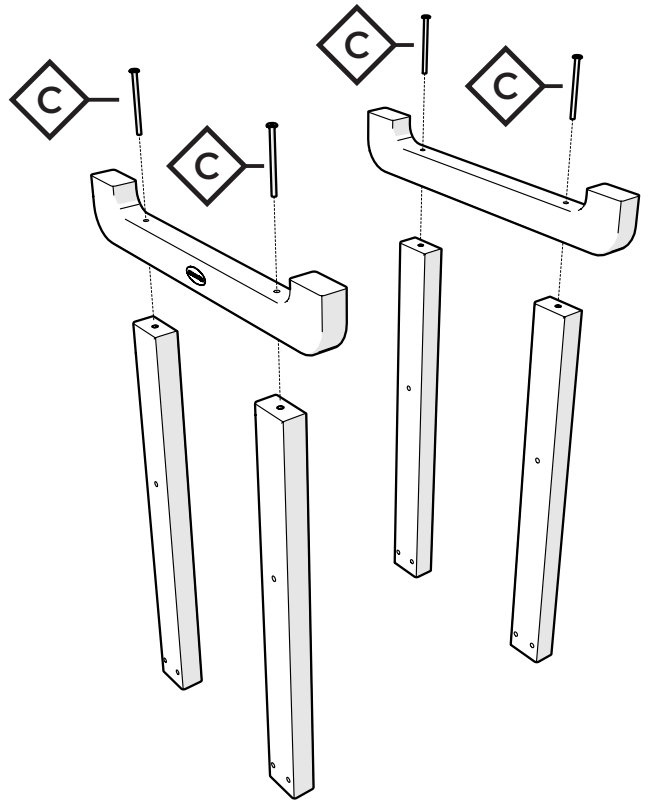

## Round 48" Dining Table *Assembly Instructions*

To watch a video of this assembly,  
visit [youtube.com/polywood](https://www.youtube.com/polywood)

### PARTS

**A** x 8

14 X 2.50 HEX WASHER T-A ALCHM

**B** x 4

.27 x 3 SOCKET WASHER A

**C** x 4

1/4-20 x 3-1/4 WASHER SHCS

**1**