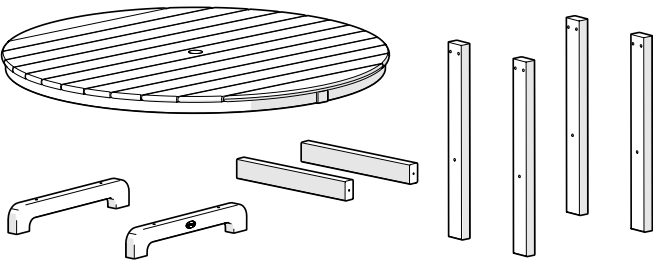

## Round 48" Dining Table *Assembly Instructions*

To watch a video of this assembly,  
visit [youtube.com/polywood](https://www.youtube.com/polywood)

### PARTS

**A** x 8

14 X 2.50 HEX WASHER T-A ALCHM

**B** x 4

.27 x 3 SOCKET WASHER A

**C** x 4

1/4-20 x 3-1/4 WASHER SHCS

**1**