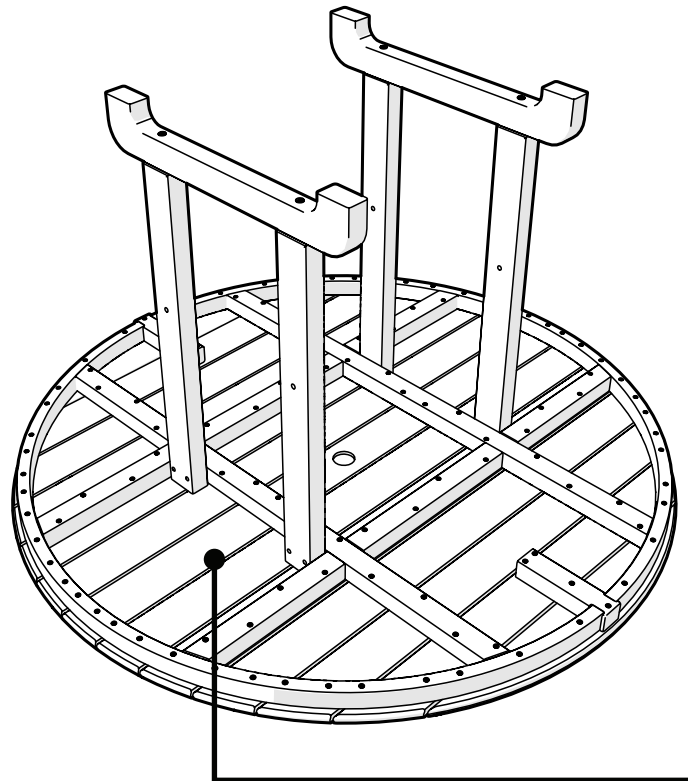

To watch a video of this assembly,
visit [youtube.com/polywood](https://www.youtube.com/polywood)

TOOLS

PARTS

A x 8

B x 4

C x 4

1

3

Something missing? Call (877) 457-3284