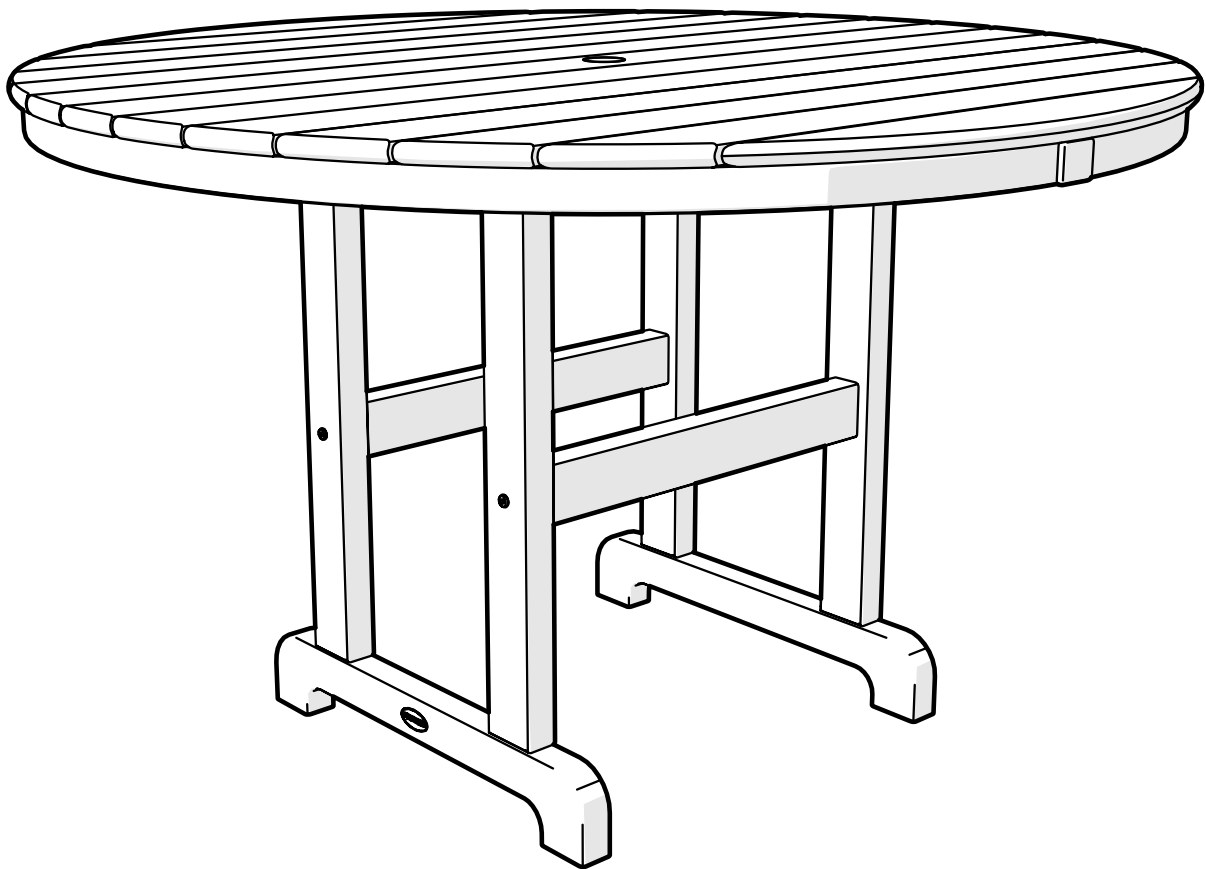

## Round 48" Dining Table *Assembly Instructions*

To watch a video of this assembly,  
visit [youtube.com/polywood](https://www.youtube.com/polywood)