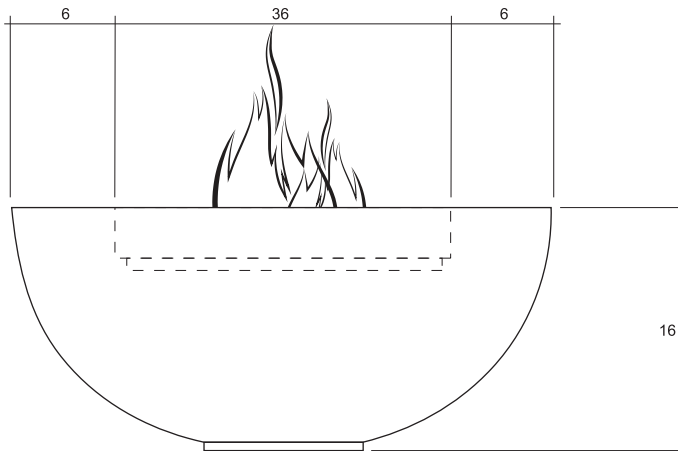

PROJECT: MODERNO 4
COLOR: PEWTER
FINISH: SMOOTH

48x17

PROJECT: MODERNO 4
COLOR: PEWTER
FINISH: SMOOTH

PROJECT: MODERNO 4
COLOR: PEWTER
FINISH: SMOOTH