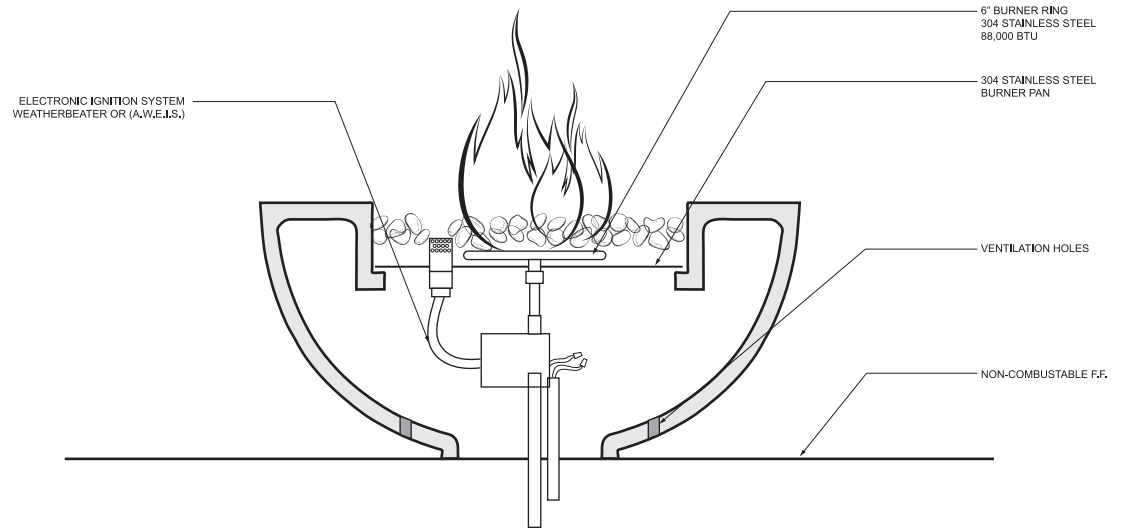

PROJECT: MODERNO 4
COLOR: PEWTER
FINISH: SMOOTH

48x17

PROJECT: MODERNO 4
COLOR: PEWTER
FINISH: SMOOTH

PROJECT: MODERNO 4
COLOR: PEWTER
FINISH: SMOOTH