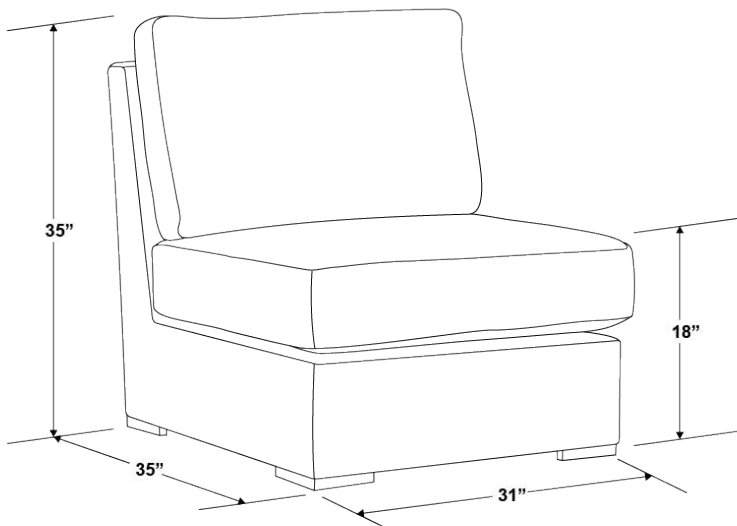

CORONADO ARMLESS CLUB CHAIR

SKU 2101-AC

SPECS

Width: 31"

Depth: 35"

Height: 35"

Seat Height: 18"

Weight: 40 lbs