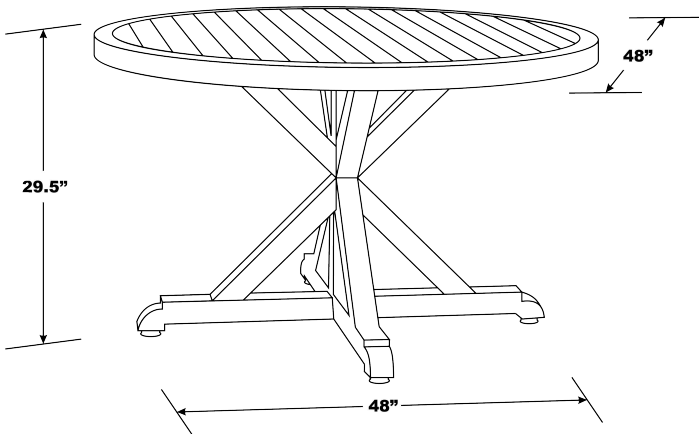

MONTEREY 48" ROUND TABLE

SKU 3001-T48

SPECS

Width 48"

Depth 48"

Height 29.5"

Weight 75 lbs

- Fully welded powder-coated aluminum frame in Old World Copper finish.
- Adjustable feet.
- Commercial Quality Construction.