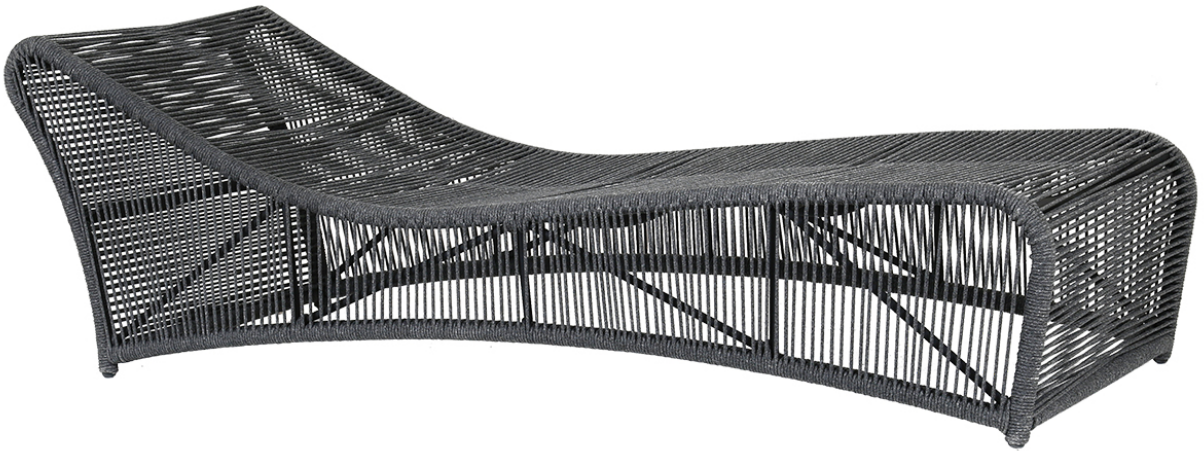

MILANO CUSHIONLESS CHAISE

SKU 4102-9

SPECS

Width: 28"

Depth: 77"

Height: 28"

Seat Height: 14"

Weight: 32 lbs

- Fully welded, powder coated aluminum frame.
- Wrapped in weather-resistant, colorfast outdoor rope in charcoal-grey.
- Non-marking plastic glides.
- Commercial Quality Construction.