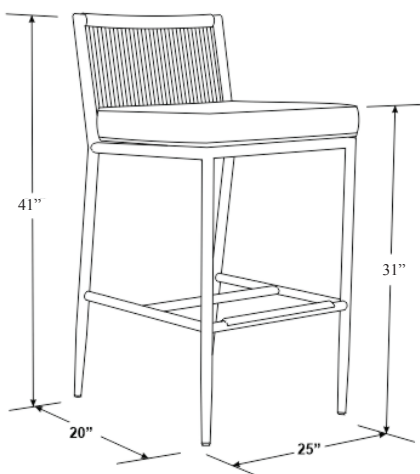

## PIETRA BARSTOOL

SKU 4601-7B

### SPECS

Width: 25"

Depth: 20"

Height: 41"

Seat Height: 31"

Weight: 14 lbs

- Fully welded, scratch-resistant powder-coated aluminum frame in Graphite Finish
- Wrapped in weather-resistant colorfast rope in Stone grey
- Weather resistant, high-resiliency foam cushion
- Stocked in Premium Sunbrella fabric in Echo Ash without welt
- Non-marking plastic glides
- Commercial Quality Construction
- Custom Cushions available in approx. 8-10 weeks.