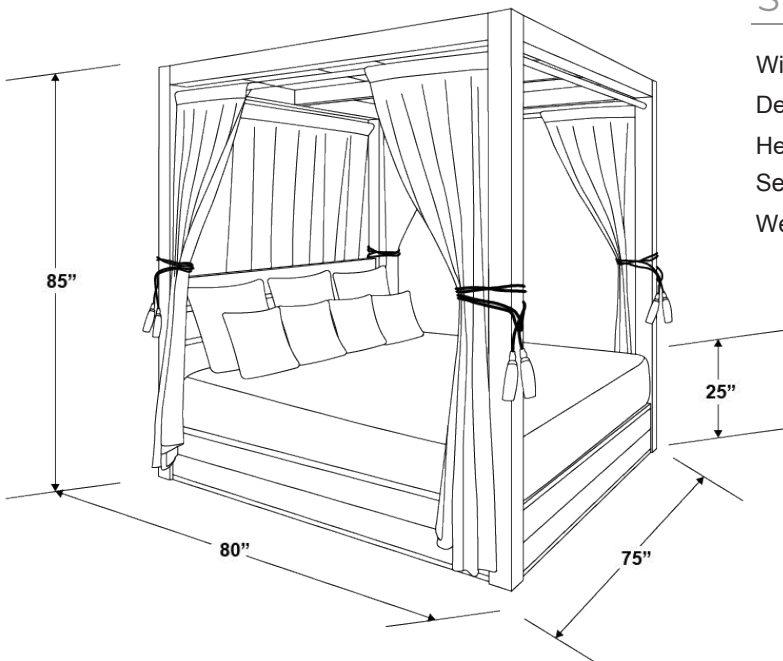

**NEWPORT DAYBED**

**SKU 4801-DB**

**SPECS**

Width: 75"  
Depth: 80"  
Height: 85"  
Seat Height: 25"  
Weight: 350 lbs

Fully welded, scratch-resistant powder-coated aluminum frame.

- Commercial Quality Construction.
- Made to order items, lead time approx. 4 weeks.

• Standard 54" fabric COM yardage required:

- Whole set: 28 Yards
- Bed only: 10 Yards
- Curtains: 13 Yards

- Includes:
- Drapery
- (4) 18" Throw pillows
- (3) 20" Throw pillows
- \*Tassels not included