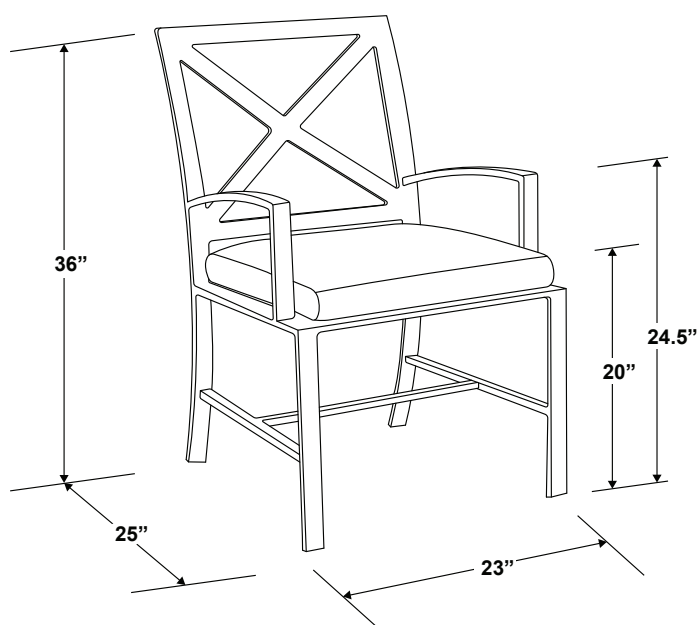

BRISTOL DINING CHAIR

SKU 501-1

SPECS

Width: 23"
Depth: 25"
Height: 36"
Back Height: 36"
Seat Height: 20"
Arm Height: 24.5"
Weight: 18 lbs

- Fully welded, scratch-resistant powder-coated aluminum frame in Satin White finish
- Weather resistant, high-resiliency foam cushions
- Stocked in Premium Sunbrella fabric in Canvas Flax
- Commercial Quality Construction
- Custom Cushions available in approx. 10-12 weeks
- Standard 54" fabrics COM yardage required: 1 yards