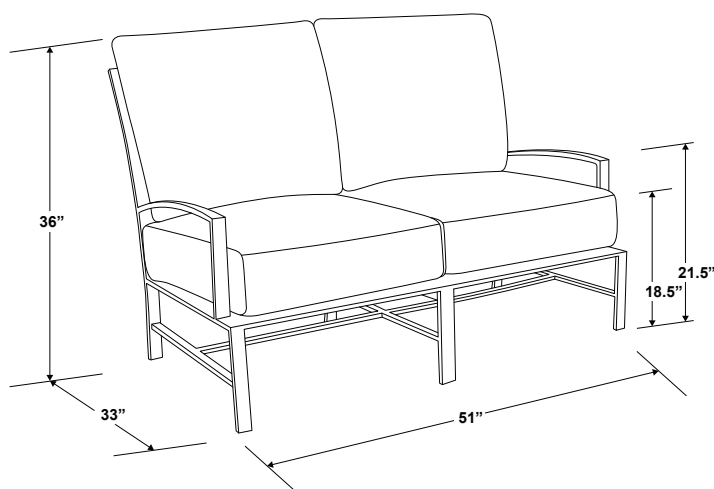

BRISTOL LOVESEAT

SKU 501-22

SPECS

- Width: 51"
 - Depth: 33"
 - Back Height: 36"
 - Seat Height: 18.5"
 - Arm Height: 21.5"
 - Weight: 55 lbs
- Fully welded, scratch-resistant powder-coated aluminum frame in Satin White finish
 - Weather resistant, high-resiliency foam cushions
 - Stocked in Premium Sunbrella fabric in Canvas Flax
 - Commercial Quality Construction
 - Custom Cushions available in approx. 10-12 weeks
 - Standard 54" fabrics COM yardage required: 6 yards