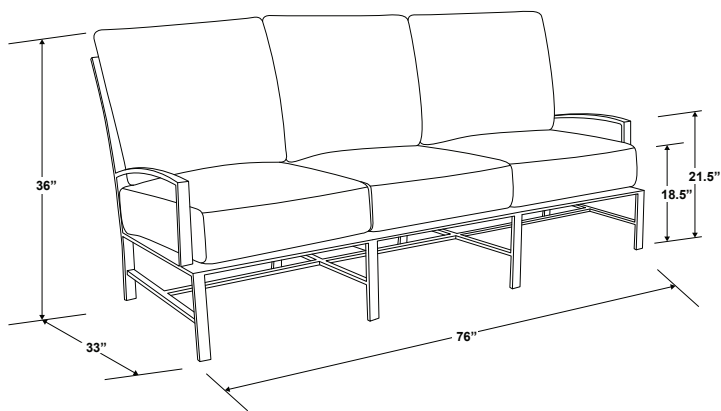

BRISTOL SOFA

SKU 501-23

SPECS

- Width: 76"
 - Depth: 33"
 - Back Height: 36"
 - Seat Height: 18.5"
 - Arm Height: 21.5"
 - Weight: 75 lbs
- Fully welded, scratch-resistant powder-coated aluminum frame in Satin White finish
 - Weather resistant, high-resilience foam cushions
 - Stocked in Premium Sunbrella fabric in Canvas Flax
 - Commercial Quality Construction
 - Custom Cushions available in approx. 10-12 weeks
 - Standard 54" fabrics COM yardage required: 9 yards