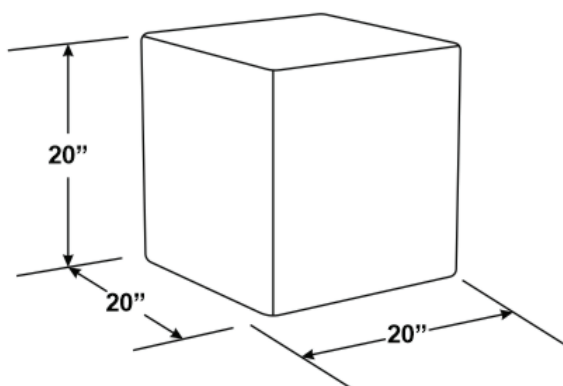

MADERA END TABLE

SKU 6203-MET

SPECS

Width: 20"

Depth: 20"

Height: 20"

Weight: 50 lbs

- Constructed of resilient GFRC (Glass Fiber Reinforced Concrete)
- Pairs well with the Madera Coffee Table.